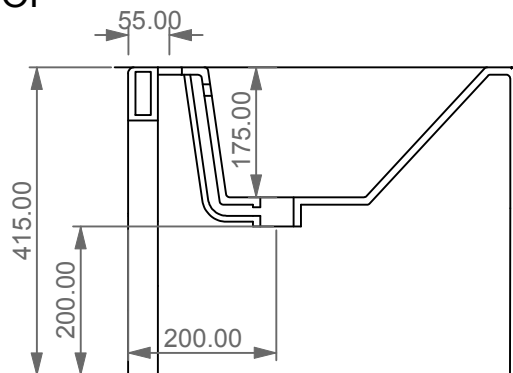

FRONT

LEFT

GSG
CERAMIC DESIGN

Bidet a terra Oz monoforo
(senza foro, tre fori su richiesta)
Oz bidet back to wall one hole
(no hole, three holes on request)

TOP

REAR

SECTION

Designation
Bidet a terra Oz monoforo
(senza foro, tre fori su richiesta)
Oz bidet back to wall one hole
(no hole, three holes on request)

Scale
1:10

cod. OZBI01

GSG
CERAMIC DESIGN

This drawing including the respected data may neither be duplicated nor modified nor altered without the consent of GSG Ceramic Design. The use of the data/technical drawings take place at users own risk and under exclusion of any liability of GSG Ceramic Design. The dimensions are not binding; products are subject to changes. Measurement shown may be subjected to small variations or are indicative.