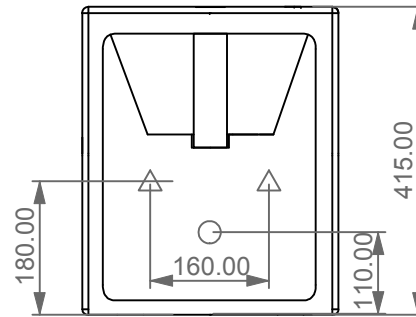

FRONT

LEFT

GSG
CERAMIC DESIGN

Bidet a terra Oz monoforo
(senza foro, tre fori su richiesta)
Oz bidet back to wall one hole
(no hole, three holes on request)

TOP

REAR

SECTION

Designation
Bidet a terra Oz monoforo
(senza foro, tre fori su richiesta)
Oz bidet back to wall one hole
(no hole, three holes on request)

Scale
1:10

cod. OZBI01

GSG
CERAMIC DESIGN

This drawing including the respected data may neither be duplicated nor modified nor altered without the consent of GSG Ceramic Design. The use of the data/technical drawings take place at users own risk and under exclusion of any liability of GSG Ceramic Design. The dimensions are not binding; products are subject to changes. Measurement shown may be subjected to small variations or are indicative.