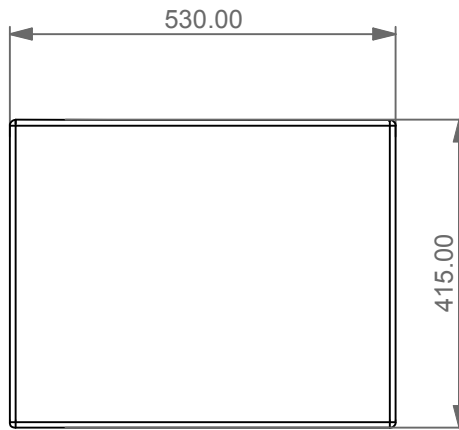

FRONT

LEFT

GSG
CERAMIC DESIGN

Bidet a terra Oz monoforo
(senza foro, tre fori su richiesta)
Oz bidet back to wall one hole
(no hole, three holes on request)

TOP

REAR

SECTION

Designation
Bidet a terra Oz monoforo
(senza foro, tre fori su richiesta)
Oz bidet back to wall one hole
(no hole, three holes on request)

Scale
1:10

cod. OZBI01

GSG
CERAMIC DESIGN

This drawing including the respected data may neither be duplicated nor modified nor altered without the consent of GSG Ceramic Design. The use of the data/technical drawings take place at users own risk and under exclusion of any liability of GSG Ceramic Design. The dimensions are not binding; products are subject to changes. Measurement shown may be subjected to small variations or are indicative.