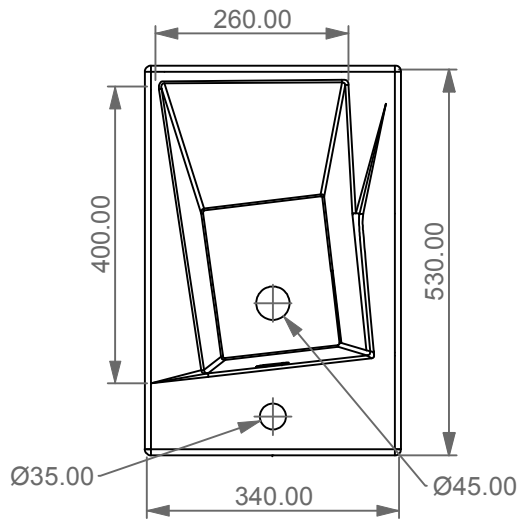

FRONT

LEFT

GSG
CERAMIC DESIGN

Bidet a terra Oz monoforo
(senza foro, tre fori su richiesta)
Oz bidet back to wall one hole
(no hole, three holes on request)

TOP

REAR

SECTION

Designation
Bidet a terra Oz monoforo
(senza foro, tre fori su richiesta)
Oz bidet back to wall one hole
(no hole, three holes on request)

Scale
1:10

cod. OZBI01

GSG
CERAMIC DESIGN

This drawing including the respected data may neither be duplicated nor modified nor altered without the consent of GSG Ceramic Design. The use of the data/technical drawings take place at users own risk and under exclusion of any liability of GSG Ceramic Design. The dimensions are not binding; products are subject to changes. Measurement shown may be subjected to small variations or are indicative.