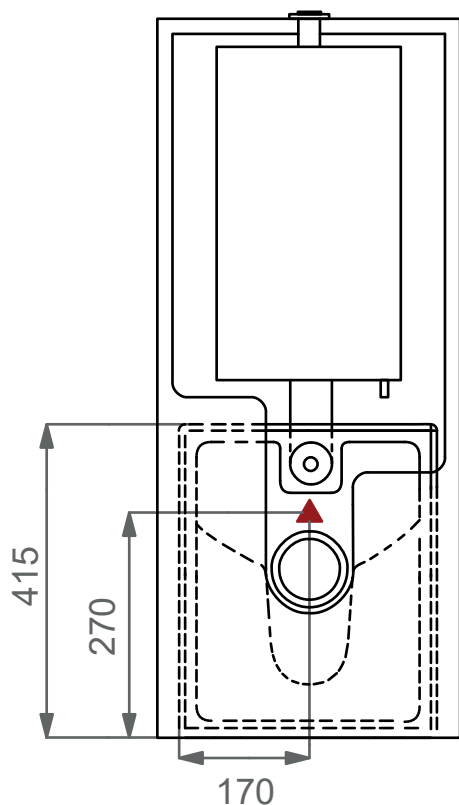

DESCRIZIONE

Vaso monoblocco, scarico a parete, convertibile a pavimento con
curva tecnica (vedi cod. ACS100).
Cassetta a colonna per vaso monoblocco (OZCIMBL)

bianco lucido
white shiny

COD

OZWC01 000
OZCIMBL 000

CM

34x53
40x13xh95

KG

29,5
22,5

*Wc monoblock, wall drain suitable for floor drain with technical
elbow (see code ACS100).*

Column cistern suiting for wc monoblock (OZCIMBL)

Predisposizione consigliata attacco
acqua, Dx o Sx, in caso di utilizzo
del dispositivo erogazione acqua
per funzione vaso/bidet
(Cod. ACS 114)

*Inlet water connection suggest,
left or right, in case of use of water
supply device for wc/bidet working
(Cod. ACS 114)*

Dispositivo vaso/bidet
Wc/bidet device
Cod. ACS114

Produttore: GSG ceramic design

Designer: Massimiliano Abati

Codice: OZWC01 - OZCIMBL

Scala: 1:10

GSG
CERAMIC DESIGN

Web site

This drawing including the respected data may neither be duplicated
nor modified nor altered without the consent of GSG Ceramic Design.
The use of the data/technical drawings take place at users own risk and
under exclusion of any liability of GSG Ceramic Design.
The dimensions are not binding; products are subject to changes.
Measurement shown may be subjected to small variations or are indicative.