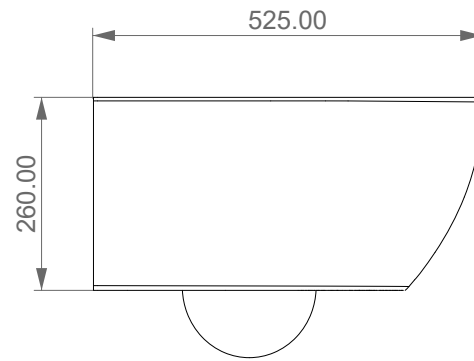

FRONT

LEFT

TOP

REAR

GSG
CERAMIC DESIGN

Vaso sospeso senza brida
con sistema di scarico Eco Clean
Like wc wall-hung rimless
with Eco Clean flushing system

SECTION

Designation
Vaso sospeso senza brida
con sistema di scarico Eco Clean
Like wc wall-hung rimless
with Eco Clean flushing system

Scale
1:10

cod. LKWC SOEC

GSG
CERAMIC DESIGN

This drawing including the respective data may neither be duplicated nor modified nor altered without the consent of GSG Ceramic Design. The use of the data/technical drawings take place at users own risk and under exclusion of any liability of GSG Ceramic Design. The dimensions are not binding; products are subject to changes. Measurement shown may be subjected to small variations or are indicative.