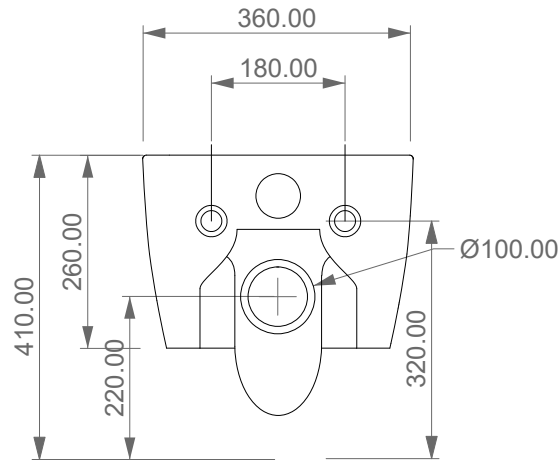

FRONT

LEFT

TOP

REAR

GSG
CERAMIC DESIGN

Vaso sospeso senza brida
con sistema di scarico Eco Clean
Like wc wall-hung rimless
with Eco Clean flushing system

SECTION

Designation
Vaso sospeso senza brida
con sistema di scarico Eco Clean
Like wc wall-hung rimless
with Eco Clean flushing system

Scale
1:10

cod. LKWC SOEC

GSG
CERAMIC DESIGN

This drawing including the respective data may neither be duplicated nor modified nor altered without the consent of GSG Ceramic Design. The use of the data/technical drawings take place at users own risk and under exclusion of any liability of GSG Ceramic Design. The dimensions are not binding; products are subject to changes. Measurement shown may be subjected to small variations or are indicative.