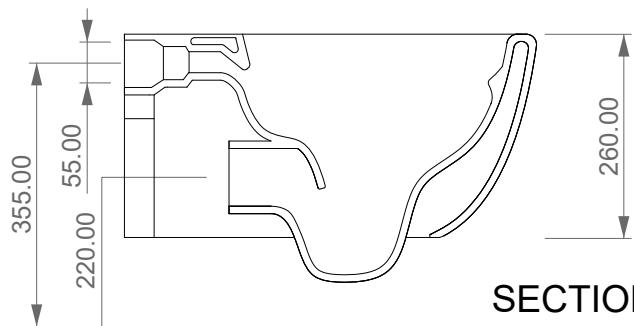

FRONT

LEFT

TOP

REAR

GSG
CERAMIC DESIGN

Vaso sospeso senza brida
con sistema di scarico Eco Clean
Like wc wall-hung rimless
with Eco Clean flushing system

SECTION

Designation
Vaso sospeso senza brida
con sistema di scarico Eco Clean
Like wc wall-hung rimless
with Eco Clean flushing system

Scale
1:10

cod. LKWC SOEC

GSG
CERAMIC DESIGN

This drawing including the respective data may neither be duplicated nor modified nor altered without the consent of GSG Ceramic Design. The use of the data/technical drawings take place at users own risk and under exclusion of any liability of GSG Ceramic Design. The dimensions are not binding; products are subject to changes. Measurement shown may be subjected to small variations or are indicative.