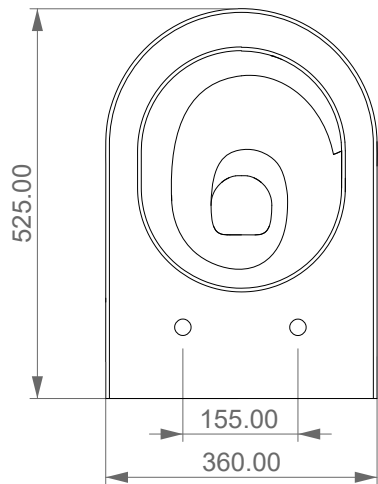

FRONT

LEFT

TOP

REAR

GSG
CERAMIC DESIGN

Vaso sospeso senza brida
con sistema di scarico Eco Clean
Like wc wall-hung rimless
with Eco Clean flushing system

SECTION

Designation
Vaso sospeso senza brida
con sistema di scarico Eco Clean
Like wc wall-hung rimless
with Eco Clean flushing system

Scale
1:10

cod. LKWC SOEC

GSG
CERAMIC DESIGN

This drawing including the respective data may neither be duplicated nor modified nor altered without the consent of GSG Ceramic Design. The use of the data/technical drawings take place at users own risk and under exclusion of any liability of GSG Ceramic Design. The dimensions are not binding; products are subject to changes. Measurement shown may be subjected to small variations or are indicative.