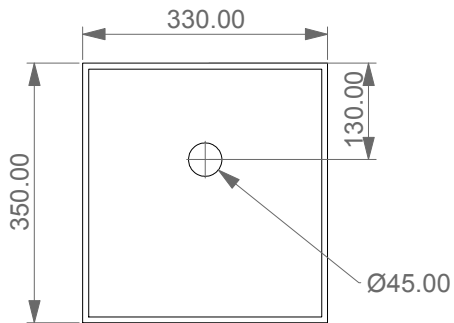

Lavabo in crystal-tech cm 33
washbasin in crystal-tech cm 33

FRONT

LEFT

TOP

SECTION

Designation	
Lavabo in crystal-tech cm 33 washbasin in crystal-tech cm 33	
Scale 1:10	
cod. BXLA33	<p>This drawing including the respectedata may neither be duplicated nor modified nor altered without the consent of GSG Ceramic Design. The use of the data/technical drawings take place at users own risk and under exclusion of any liability of GSG Ceramic Design. The dimensions are not binding; products are subject to changes. Measurement shown may be subjected to small variations or are indicative.</p>