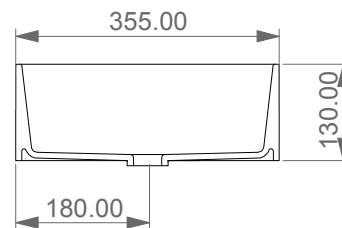

Lavabo in crystal-tech cm 60
washbasin in crystal-tech cm 60

FRONT

LEFT

TOP

SECTION

Designation	
Lavabo in crystal-tech cm 60 washbasin in crystal-tech cm 60	
Scale 1:10	
cod. BXLA60	<p>This drawing including the respected data may neither be duplicated nor modified nor altered without the consent of GSG Ceramic Design. The use of the data/technical drawings take place at users own risk and under exclusion of any liability of GSG Ceramic Design. The dimensions are not binding; products are subject to changes. Measurement shown may be subjected to small variations or are indicative.</p>