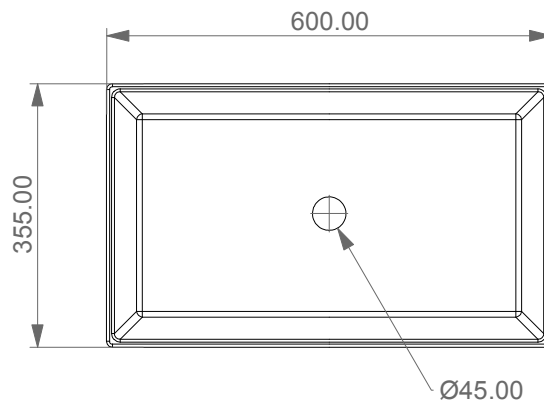

Lavabo in crystal-tech cm 60
washbasin in crystal-tech cm 60

FRONT

LEFT

TOP

SECTION

Designation	
Lavabo in crystal-tech cm 60 washbasin in crystal-tech cm 60	
Scale 1:10	
cod. BXLA60	<p>This drawing including the respected data may neither be duplicated nor modified nor altered without the consent of GSG Ceramic Design. The use of the data/technical drawings take place at users own risk and under exclusion of any liability of GSG Ceramic Design. The dimensions are not binding; products are subject to changes. Measurement shown may be subjected to small variations or are indicative.</p>