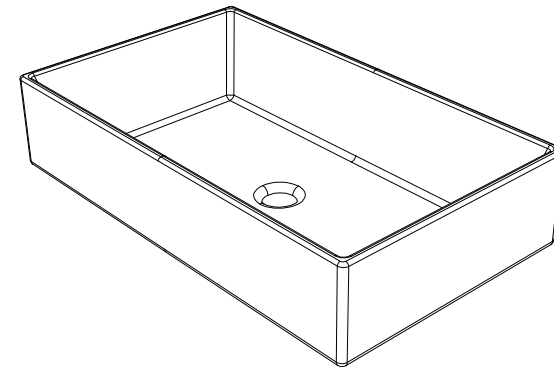

Lavabo in crystal-tech cm 60
washbasin in crystal-tech cm 60

FRONT

LEFT

TOP

SECTION

Designation	
Lavabo in crystal-tech cm 60 washbasin in crystal-tech cm 60	
Scale 1:10	
cod. BXLA60	<p>This drawing including the respected data may neither be duplicated nor modified nor altered without the consent of GSG Ceramic Design. The use of the data/technical drawings take place at users own risk and under exclusion of any liability of GSG Ceramic Design. The dimensions are not binding; products are subject to changes. Measurement shown may be subjected to small variations or are indicative.</p>