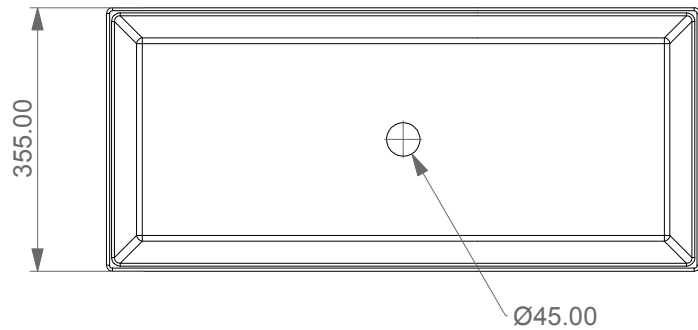

Lavabo in crystal-tech cm 80
washbasin in crystal-tech cm 80

FRONT

LEFT

TOP

SECTION

Designation	
Lavabo in crystal-tech cm 80 washbasin in crystal-tech cm 80	
Scale 1:10	
cod. BXL80	<p>This drawing including the respected data may neither be duplicated nor modified nor altered without the consent of GSG Ceramic Design. The use of the data/technical drawings take place at users own risk and under exclusion of any liability of GSG Ceramic Design. The dimensions are not binding; products are subject to changes. Measurement shown may be subjected to small variations or are indicative.</p>