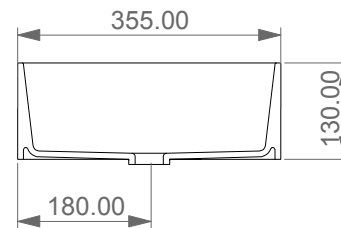

Lavabo in crystal-tech cm 80
washbasin in crystal-tech cm 80

FRONT

LEFT

TOP

SECTION

Designation	
Lavabo in crystal-tech cm 80 washbasin in crystal-tech cm 80	
Scale 1:10	
cod. BXL80	<p>This drawing including the respected data may neither be duplicated nor modified nor altered without the consent of GSG Ceramic Design. The use of the data/technical drawings take place at users own risk and under exclusion of any liability of GSG Ceramic Design. The dimensions are not binding; products are subject to changes. Measurement shown may be subjected to small variations or are indicative.</p>