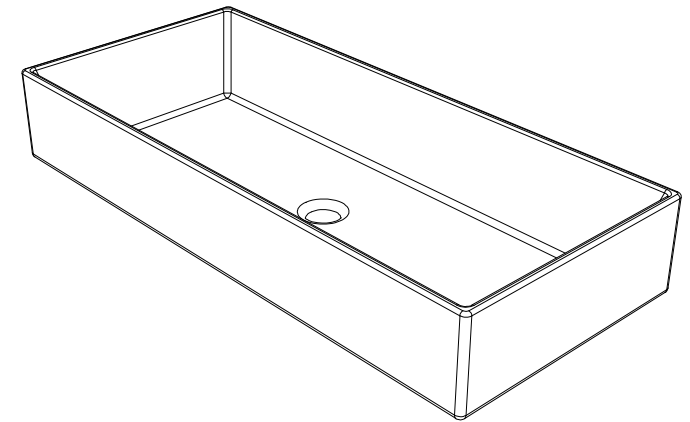

Lavabo in crystal-tech cm 80
washbasin in crystal-tech cm 80

FRONT

LEFT

TOP

SECTION

Designation	
Lavabo in crystal-tech cm 80 washbasin in crystal-tech cm 80	
Scale 1:10	
cod. BXL80	<p>This drawing including the respected data may neither be duplicated nor modified nor altered without the consent of GSG Ceramic Design. The use of the data/technical drawings take place at users own risk and under exclusion of any liability of GSG Ceramic Design. The dimensions are not binding; products are subject to changes. Measurement shown may be subjected to small variations or are indicative.</p>