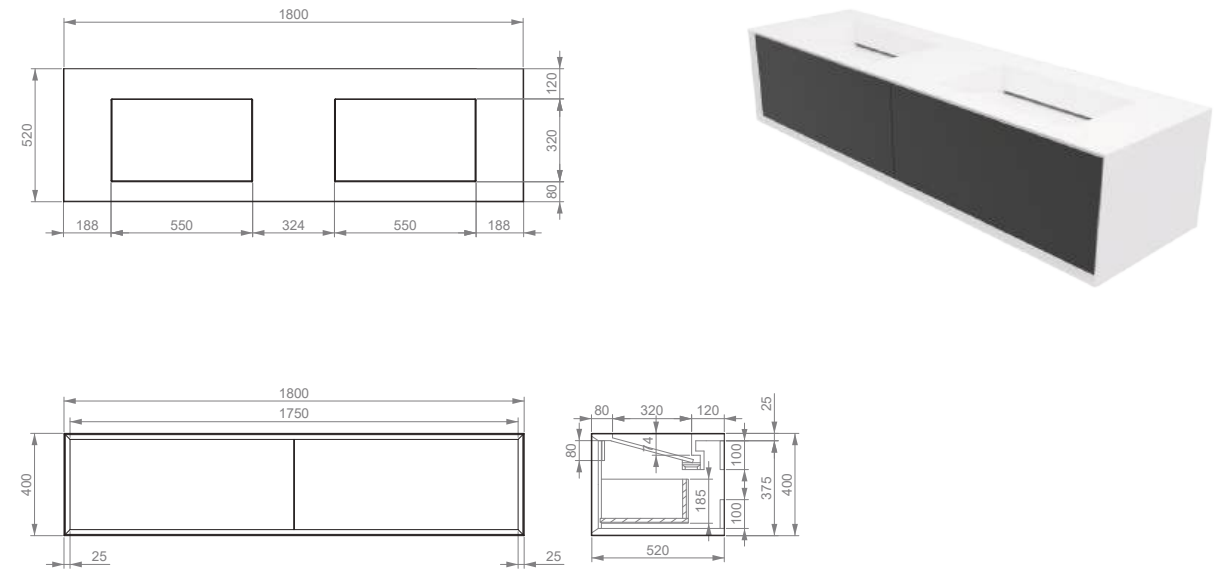

MOMI140LI

MONI180LI

MOMI180TOP