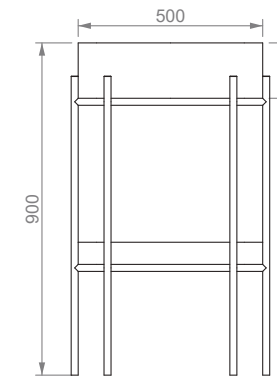

Madrid

**MOMA54 BI
MOMA54 NE**