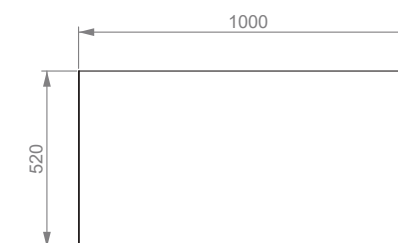

MOMI100TOP