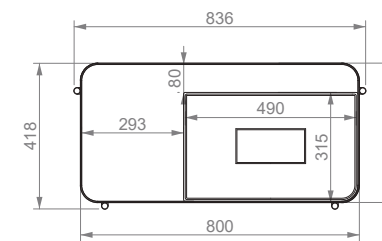

**MOMA84 BI
MOMA84 NE**