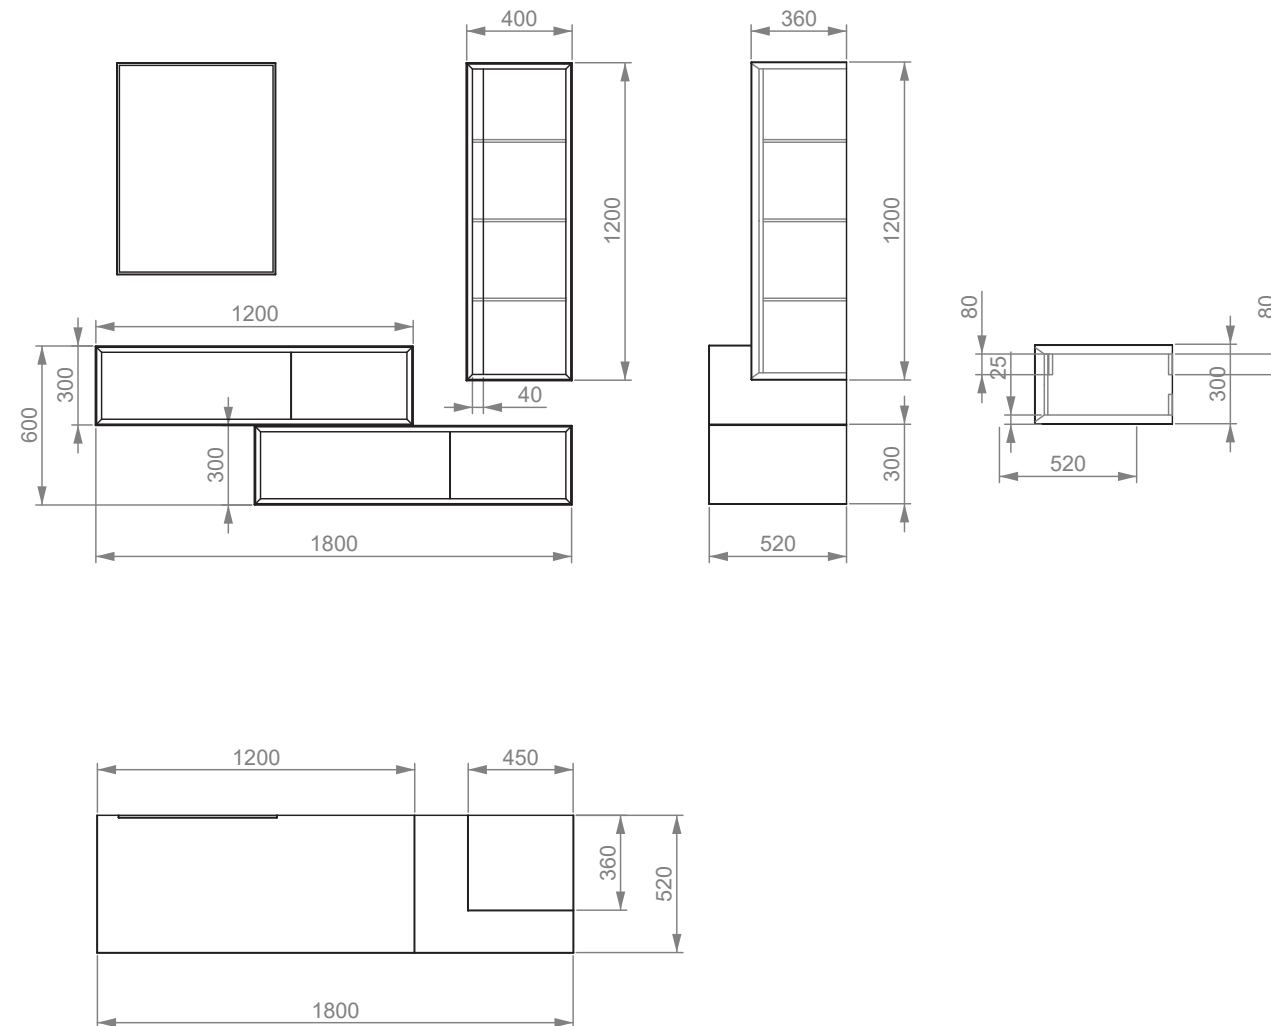

120x40x36

33,5

Milano

Mobile Milano in MDF cm. 100/140/180x52x40 con piano o lavabo integrato in resina e cassetto push and pull.

Milano MDF furniture cm. 100/140/180x52x40 with top in solid surface or integrated washbasin and push and pull drawer.

Mobile Milano in MDF cm. 100x52x40 con piano o lavabo integrato in resina e cassetto push and pull.

Milano MDF furniture cm. 100x52x40 with top in solid surface or integrated washbasin and push and pull drawer.

Mobile Milano in MDF cm. 140x52x40 con piano o lavabo integrato in resina e cassetto push and pull.

Milano MDF furniture cm. 140x52x40 with top in solid surface or integrated washbasin and push and pull drawer.

Mobile Milano in MDF cm. 180x52x40 con piano o lavabi integrati in resina e 2 cassetti push and pull.

Milano MDF furniture cm. 180x52x40 with top in solid surface or integrated washbasins and 2 push and pull drawers.