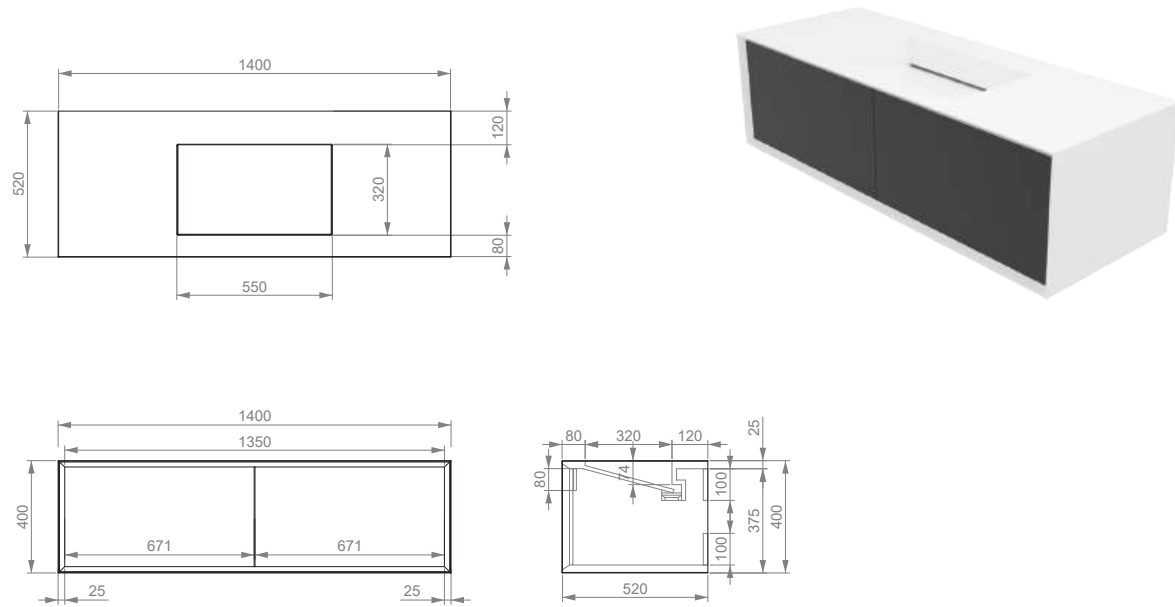

MOMI140LI

MONI180LI

MOMI180TOP