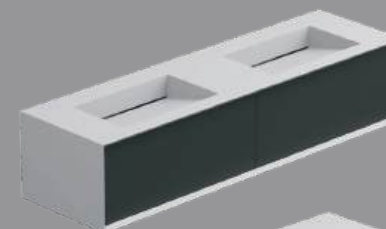

NERO
BLACK

TORTORA
DOVE-GRAY

GRIGIO
GRAY