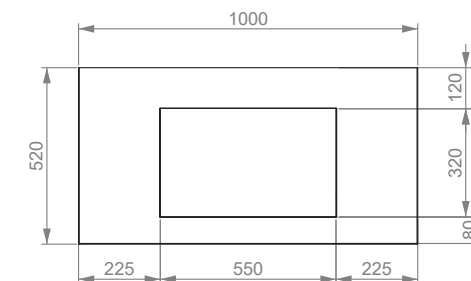

grigio
gray

MOMI180LIGR

tortora
dove-gray

MOMI180LITO

180x52x40

85,0

nero
black

MOMI180LINE

Mobile Milano in MDF laccato bianco cm. 180x52x40 con piano in resina e due cassetti push and pull, completo di specchiera Milano retroilluminata cm. 180x70. Frontale disponibile nelle seguenti finiture: tortora, nero e grigio. (Fissaggi inclusi)

MDF white lacquered Milano furniture cm. 180x52x40 with top in solid surface and 2 push and pull drawers, complete with Milano backlit mirror cm. 180x70. Frontal panel available in the following finishing: dove gray, black and gray. (Fixings included)

grigio
gray

MOMI180TOPCOGR

tortora
dove-gray

MOMI180TOPCOTO

180x52x40

87,0

nero
black

MOMI180TOPCONE

Mobile Milano in MDF laccato bianco cm. 180x52x40 con piano in resina e due cassetti push and pull. Frontale disponibile nelle seguenti finiture: tortora, nero e grigio. (Fissaggi inclusi)

MDF white lacquered Milano furniture cm. 180x52x40 with top in solid surface and 2 push and pull drawers. Frontal panel available in the following finishing: dove gray, black and gray. (Fixings included)

grigio
gray

MOMI180TOPGR

tortora
dove-gray

MOMI180TOPTO

180x52x40

68,0

nero
black

MOMI180TOPNE

MOMI100LI