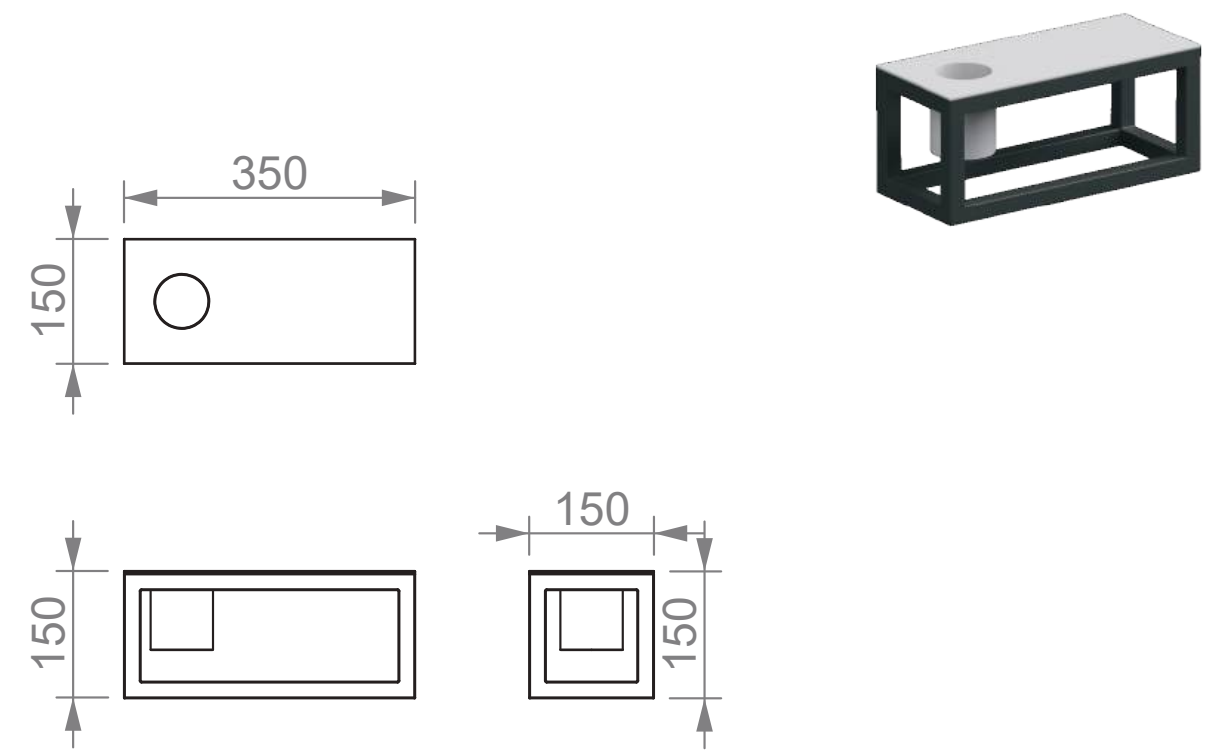

MOME127

SPME

PEME

MEME

Mood

Mobile Mood in legno melaminico 100x48x55 composto da due cassetti con apertura push and pull e due vani a giorno.

Mood furniture in melamine wood 100x48x55 composed of two drawers with push and pull opening and two open compartments.