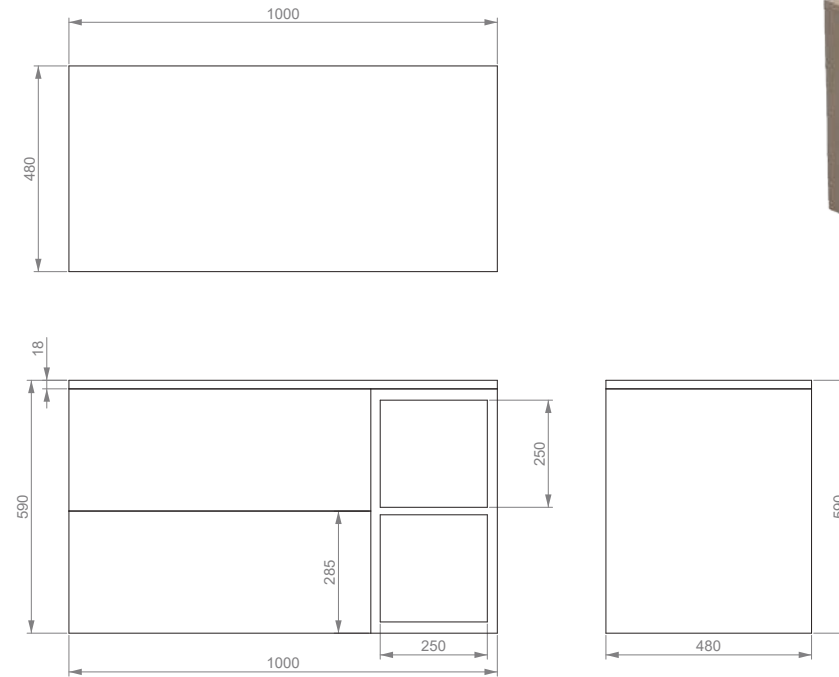

Mood

MOBILE MOOD MOOD FURNITURE

Mobile Mood in legno melaminico cm. 100x48x55
completo di piano, due cassetti apertura push and pull e
vani a giorno.

Melaminic wooden Mood furniture cm. 100x48x55
complete with top, two drawers push and pull open and two
open shelves.

	cod.	cm.	kg.
	MOMO100LE	100x48x55	57

Mood

MOMO100LE