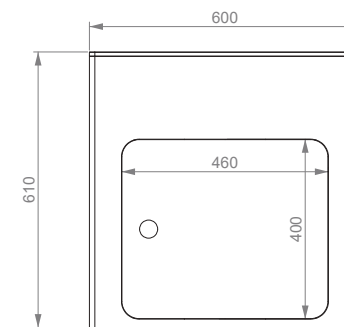

Mobile sospeso in alluminio 52x50xh61 o 60x50xh61 ad' un' anta apertura a destra, top in ocritech con foro per lavabi da appoggio, completo di specchiera e lampada installazione a soffitto

Suspended aluminum cabinet 52x50xh61 or 60x50xh61, one door opening to the right, Ocritech top with hole for countertop washbasins, complete with mirror and lamp for ceiling installation

	cod.	cm.	kg.	
nero black	52x50x61	MONE52CO	52x50x61	20

nero black	60x50x61	MONE60CO	60x50x61	20

MOBILE NEW YORK NEW YORK FURNITURE

Mobile sospeso in alluminio 52x50xh61 o 60x50xh61 ad' un' anta apertura a destra, top in ocritech con foro per lavabi da appoggio.

Suspended aluminum cabinet 52x50xh61 or 60x50xh61, one door opening to the right, Ocritech top with hole for countertop washbasins.

nero black	52x50x61	MONE52	52x50x61	13

nero black	60x50x61	MONE60	60x50x61	13

SPECCHIO NEW YORK NEW YORK MIRROR

Specchio in alluminio 52x14xh70 con mensola

aluminum mirror 52x14xh70 with shelf

nero black		SPNE	52x14x70	6

LAMPADA NEW YORK NEW YORK LAMP

Lampada con luce a LED E27, LED 6 Watt luce naturale IP21, Completa di cavo L 140 Cm

Lamp with LED light E27, LED 6 Watt natural light IP21, Complete with cable W 140 Cm

		NELA		1

MONE52CO

MONE60CO