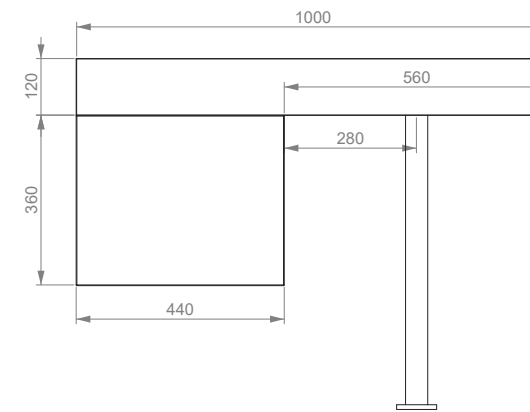

cod.	cm.	kg.
Mensola Confort cm. 100xP51xH12 in legno melaminico <i>Shelf Confort in melamine wood finishing cm. 100xP51xH12</i>	MECO100LE	100xP51xH12	12
Base cassetto Confort sospeso push pull cm. 44xP51xH36 laccato opaco RAL <i>Suspended drawers Confort push and pull cm. 44xP51xH36 matt laquered RAL</i>	CASSCO44LA	44xP51xH36	18
Base cassetto Confort sospeso push pull cm. 44xP51xH36 in legno melaminico <i>Suspended drawers Confort push and pull cm. 44xP51xH36 melamine wood finishing</i>	CASSCO44LE	44xP51xH36	18

MECO100LE
CASSCO44LA
CASSCO44LE