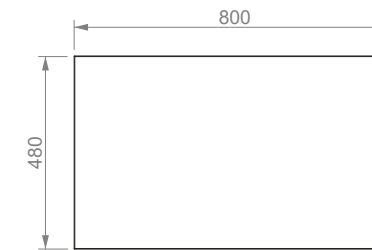

Larice siberiano

MOOS80LA

80x48x76

55

Oslo

MOOS60OR - MOOS60OL - MOOS60LA

MOOS80OR - MOOS80OL - MOOS80LA

New York