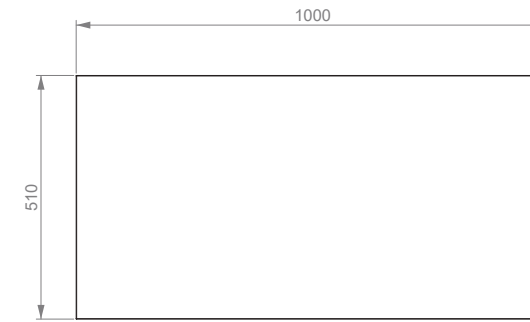

cod.	cm.	kg.
Mensola Confort cm. 100xP51xH12 in legno melaminico <i>Shelf Confort in melamine wood finishing cm. 100xP51xH12</i>	MECO100LE	100xP51xH12	12
Base cassetto Confort sospeso push pull cm. 44xP51xH36 laccato opaco RAL <i>Suspended drawers Confort push and pull cm. 44xP51xH36 matt laquered RAL</i>	CASSCO44LA	44xP51xH36	18
Base cassetto Confort sospeso push pull cm. 44xP51xH36 in legno melaminico <i>Suspended drawers Confort push and pull cm. 44xP51xH36 melamine wood finishing</i>	CASSCO44LE	44xP51xH36	18

MECO100LE
CASSCO44LA
CASSCO44LE