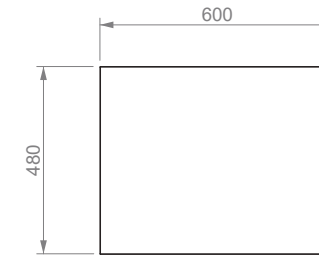

Oslo

MOOS60OR - MOOS60OL - MOOS60LA