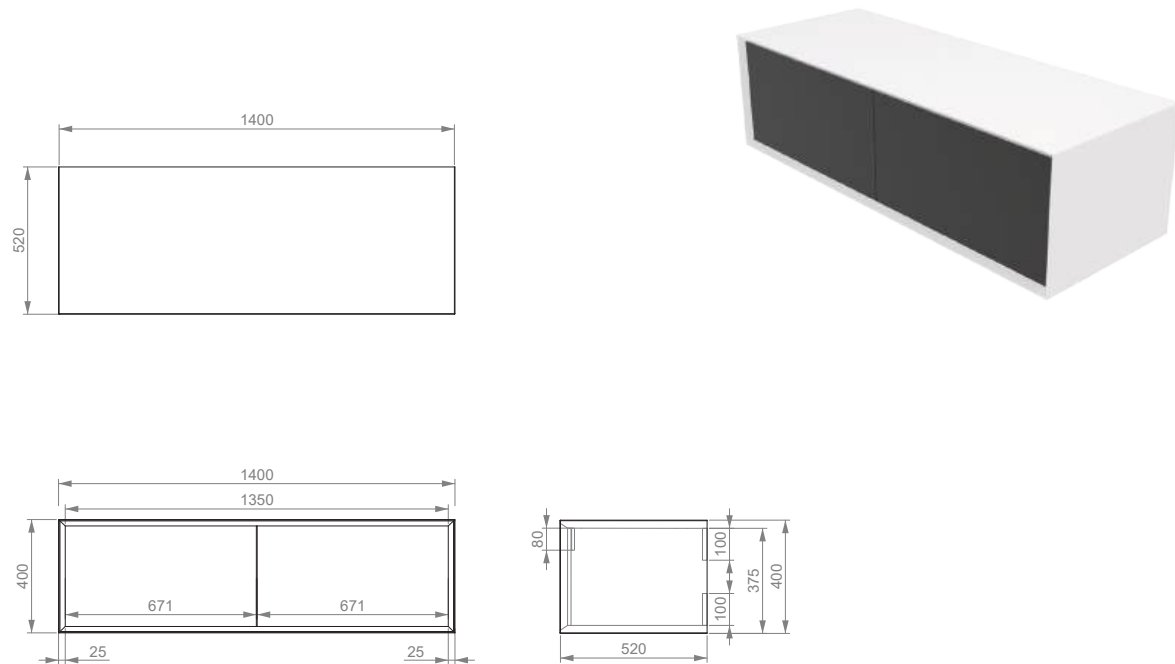

MOMI140TOP