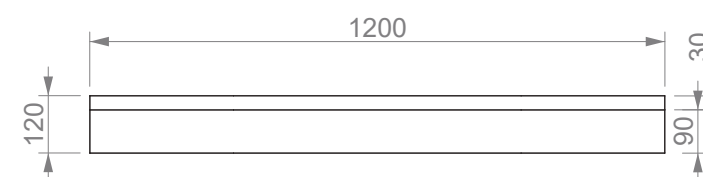

MOME127

SPME

PEME

MEME

Mood

Mobile Mood in legno melaminico 100x48x55 composto da due cassetti con apertura push and pull e due vani a giorno.

Mood furniture in melamine wood 100x48x55 composed of two drawers with push and pull opening and two open compartments.