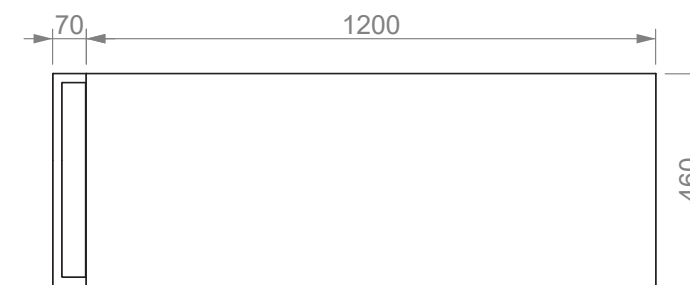

Metallic Cabinet cm.127x46x78 in cm.2x2 boxed aluminum with towel holder, push and pull drawer and top complete of:
- black aluminum mirror with shelf
- Led lamp
- Black aluminum hanging structure with 5 shelves
- Multifunction shelf in aluminum with shelf and integrated glass in ocritech reversible left or right

	cod.	cm.	kg.
	MOME127CO	-	74
	MOME127	127x46x78	49
	SPME	120x70	13
	PEME	30x22x140	8,5
	MEME	35x15x15	2,5

MOBILE METALLIC
METALLIC FURNITURE

Mobile Metallic 127x46x78 in alluminio sciolato cm. 2x2 con porta asciugamano, cassetto push and pull e top h18 mm

Metallic furniture 127x46x78 in cm. 2x2 boxed aluminum with towel holder, push and pull drawer top

SPECCHIO METALLIC
METALLIC MIRROR

Specchiera Metallic in alluminio nera cm. 120x70 con mensola completa di lampada a led

Black aluminum mirror Metallic cm. 120x70 with shelf and led lamp

PENSILE METALLIC
METALLIC HANGING

Struttura pensile Metallic in alluminio nera con 5 ripiani

Black aluminium Metallic hanging structure with 5 shelves

MENSOLA METALLIC
METALLIC SHELF

Mensola multifunzione in alluminio con ripiano e bicchiere integrato in ocritech reversibile DX/SX

Multifunction shelf in aluminum with shelf and integrated glass in ocritech reversible left or right

MOME127