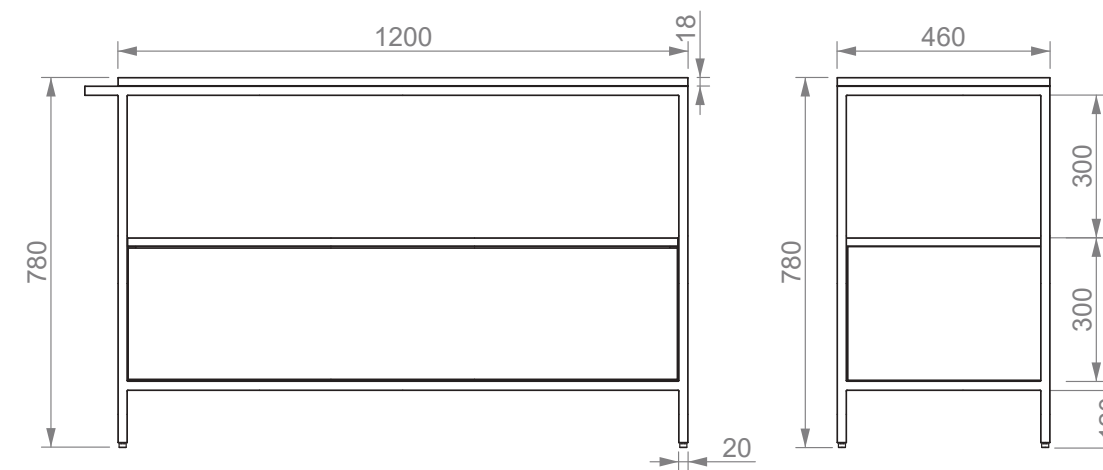

Metallic Cabinet cm.127x46x78 in cm.2x2 boxed aluminum with towel holder, push and pull drawer and top complete of:
- black aluminum mirror with shelf
- Led lamp
- Black aluminum hanging structure with 5 shelves
- Multifunction shelf in aluminum with shelf and integrated glass in ocritech reversible left or right

	cod.	cm.	kg.
	MOME127CO	-	74
	MOME127	127x46x78	49
	SPME	120x70	13
	PEME	30x22x140	8,5
	MEME	35x15x15	2,5

MOBILE METALLIC
METALLIC FURNITURE

Mobile Metallic 127x46x78 in alluminio sciolato cm. 2x2 con porta asciugamano, cassetto push and pull e top h18 mm

Metallic furniture 127x46x78 in cm. 2x2 boxed aluminum with towel holder, push and pull drawer top

SPECCHIO METALLIC
METALLIC MIRROR

Specchiera Metallic in alluminio nera cm. 120x70 con mensola completa di lampada a led

Black aluminum mirror Metallic cm. 120x70 with shelf and led lamp

PENSILE METALLIC
METALLIC HANGING

Struttura pensile Metallic in alluminio nera con 5 ripiani

Black aluminium Metallic hanging structure with 5 shelves

MENSOLA METALLIC
METALLIC SHELF

Mensola multifunzione in alluminio con ripiano e bicchiere integrato in ocritech reversibile DX/SX

Multifunction shelf in aluminum with shelf and integrated glass in ocritech reversible left or right

MOME127