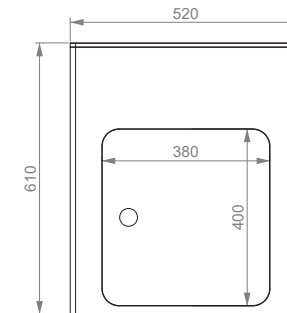

Mobile sospeso in alluminio 52x50xh61 o 60x50xh61 ad' un' anta apertura a destra, top in ocritech con foro per lavabi da appoggio, completo di specchiera e lampada installazione a soffitto

Suspended aluminum cabinet 52x50xh61 or 60x50xh61, one door opening to the right, Ocritech top with hole for countertop washbasins, complete with mirror and lamp for ceiling installation

	cod.	cm.	kg.	
nero black	52x50x61	MONE52CO	52x50x61	20

nero black	60x50x61	MONE60CO	60x50x61	20

MOBILE NEW YORK NEW YORK FURNITURE

Mobile sospeso in alluminio 52x50xh61 o 60x50xh61 ad' un' anta apertura a destra, top in ocritech con foro per lavabi da appoggio.

Suspended aluminum cabinet 52x50xh61 or 60x50xh61, one door opening to the right, Ocritech top with hole for countertop washbasins.

nero black	52x50x61	MONE52	52x50x61	13

nero black	60x50x61	MONE60	60x50x61	13

SPECCHIO NEW YORK NEW YORK MIRROR

Specchio in alluminio 52x14xh70 con mensola

aluminum mirror 52x14xh70 with shelf

nero black		SPNE	52x14x70	6

LAMPADA NEW YORK NEW YORK LAMP

Lampada con luce a LED E27, LED 6 Watt luce naturale IP21, Completa di cavo L 140 Cm

Lamp with LED light E27, LED 6 Watt natural light IP21, Complete with cable W 140 Cm

		NELA		1

MONE52CO

MONE60CO