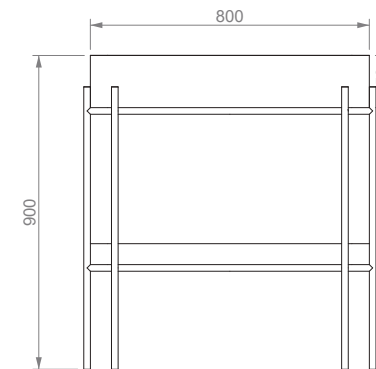

**MOMA84 BI
MOMA84 NE**