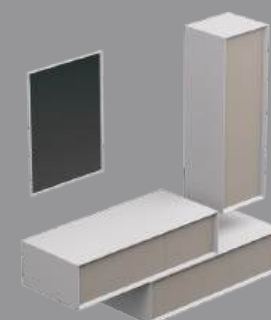

Mobile Parigi finitura tortora (TO)

Parigi furniture dove-gray finishing (TO)

Cod. MOPACOMPTO

NERO
BLACK

TORTORA
DOVE-GRAY

GRIGIO
GRAY