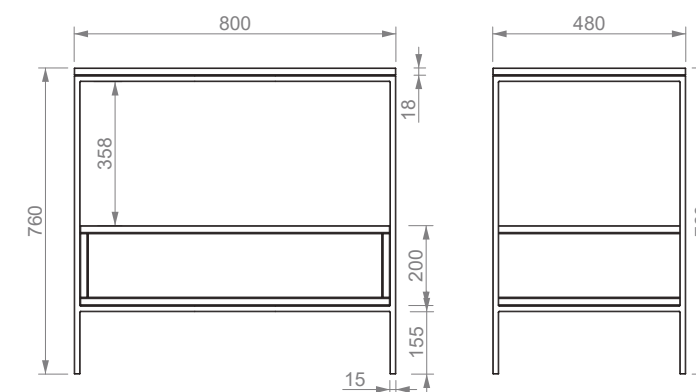

MOOS80OR - MOOS80OL - MOOS80LA