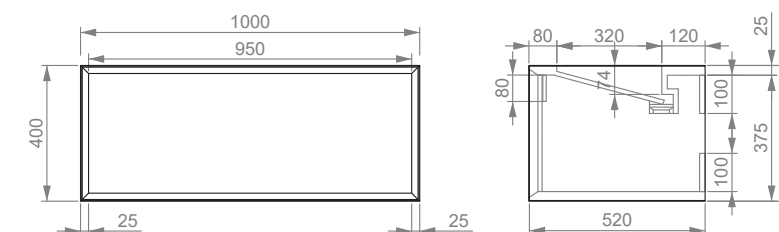

grigio
gray

MOMI180LIGR

tortora
dove-gray

MOMI180LITO

180x52x40

85,0

nero
black

MOMI180LINE

Mobile Milano in MDF laccato bianco cm. 180x52x40 con piano in resina e due cassetti push and pull, completo di specchiera Milano retroilluminata cm. 180x70. Frontale disponibile nelle seguenti finiture: tortora, nero e grigio. (Fissaggi inclusi)

MDF white lacquered Milano furniture cm. 180x52x40 with top in solid surface and 2 push and pull drawers, complete with Milano backlit mirror cm. 180x70. Frontal panel available in the following finishing: dove gray, black and gray. (Fixings included)

grigio
gray

MOMI180TOPCOGR

tortora
dove-gray

MOMI180TOPCOTO

180x52x40

87,0

nero
black

MOMI180TOPCONE

Mobile Milano in MDF laccato bianco cm. 180x52x40 con piano in resina e due cassetti push and pull. Frontale disponibile nelle seguenti finiture: tortora, nero e grigio. (Fissaggi inclusi)

MDF white lacquered Milano furniture cm. 180x52x40 with top in solid surface and 2 push and pull drawers. Frontal panel available in the following finishing: dove gray, black and gray. (Fixings included)

grigio
gray

MOMI180TOPGR

tortora
dove-gray

MOMI180TOPTO

180x52x40

68,0

nero
black

MOMI180TOPNE

MOMI100LI