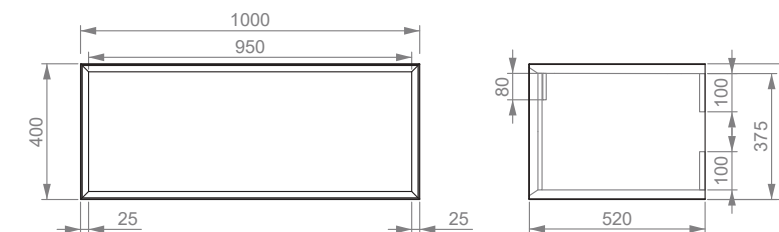

MOMI100TOP