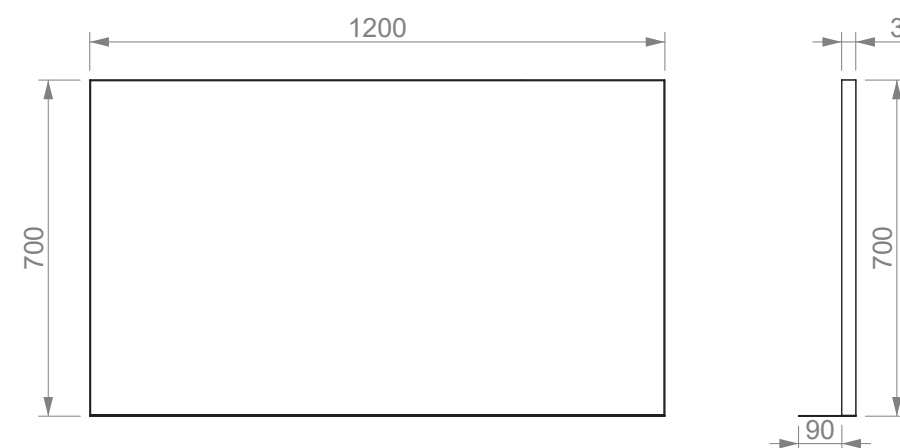

MOME127

SPME

PEME

MEME

Mood

Mobile Mood in legno melaminico 100x48x55 composto da due cassetti con apertura push and pull e due vani a giorno.

Mood furniture in melamine wood 100x48x55 composed of two drawers with push and pull opening and two open compartments.