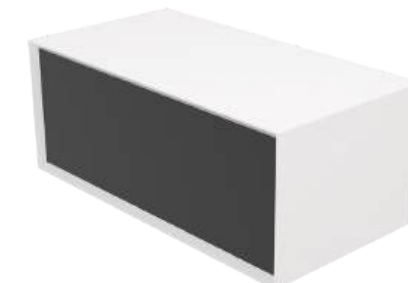

MOMI100TOP