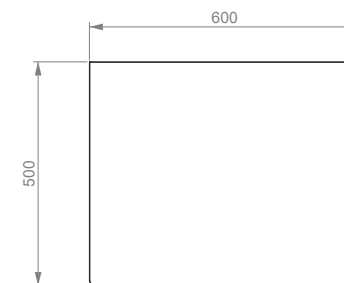

Mobile sospeso in alluminio 52x50xh61 o 60x50xh61 ad' un' anta apertura a destra, top in ocritech con foro per lavabi da appoggio, completo di specchiera e lampada installazione a soffitto

Suspended aluminum cabinet 52x50xh61 or 60x50xh61, one door opening to the right, Ocritech top with hole for countertop washbasins, complete with mirror and lamp for ceiling installation

	cod.	cm.	kg.	
nero black	52x50x61	MONE52CO	52x50x61	20

nero black	60x50x61	MONE60CO	60x50x61	20

MOBILE NEW YORK NEW YORK FURNITURE

Mobile sospeso in alluminio 52x50xh61 o 60x50xh61 ad' un' anta apertura a destra, top in ocritech con foro per lavabi da appoggio.

Suspended aluminum cabinet 52x50xh61 or 60x50xh61, one door opening to the right, Ocritech top with hole for countertop washbasins.

nero black	52x50x61	MONE52	52x50x61	13

nero black	60x50x61	MONE60	60x50x61	13

SPECCHIO NEW YORK NEW YORK MIRROR

Specchio in alluminio 52x14xh70 con mensola

aluminum mirror 52x14xh70 with shelf

nero black		SPNE	52x14x70	6

LAMPADA NEW YORK NEW YORK LAMP

Lampada con luce a LED E27, LED 6 Watt luce naturale IP21, Completa di cavo L 140 Cm

Lamp with LED light E27, LED 6 Watt natural light IP21, Complete with cable W 140 Cm

		NELA		1

MONE52CO

MONE60CO