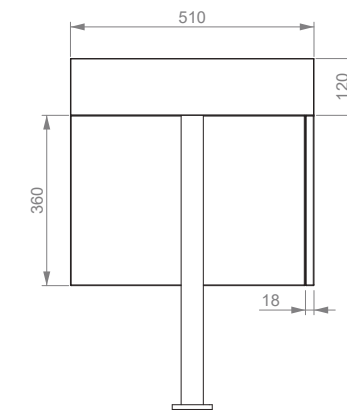

cod.	cm.	kg.
Mensola Confort cm. 100xP51xH12 in legno melaminico <i>Shelf Confort in melamine wood finishing cm. 100xP51xH12</i>	MECO100LE	100xP51xH12	12
Base cassetto Confort sospeso push pull cm. 44xP51xH36 laccato opaco RAL <i>Suspended drawers Confort push and pull cm. 44xP51xH36 matt laquered RAL</i>	CASSCO44LA	44xP51xH36	18
Base cassetto Confort sospeso push pull cm. 44xP51xH36 in legno melaminico <i>Suspended drawers Confort push and pull cm. 44xP51xH36 melamine wood finishing</i>	CASSCO44LE	44xP51xH36	18

MECO100LE
CASSCO44LA
CASSCO44LE