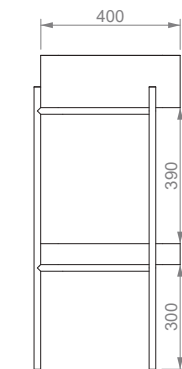

**MOMA84 BI
MOMA84 NE**