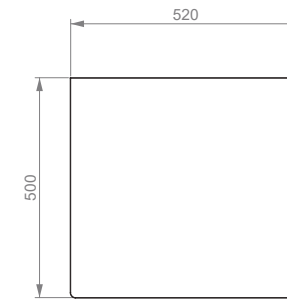

Mobile sospeso in alluminio 52x50xh61 o 60x50xh61 ad' un' anta apertura a destra, top in ocritech con foro per lavabi da appoggio, completo di specchiera e lampada installazione a soffitto

Suspended aluminum cabinet 52x50xh61 or 60x50xh61, one door opening to the right, Ocritech top with hole for countertop washbasins, complete with mirror and lamp for ceiling installation

	cod.	cm.	kg.	
nero black	52x50x61	MONE52CO	52x50x61	20

nero black	60x50x61	MONE60CO	60x50x61	20

MOBILE NEW YORK NEW YORK FURNITURE

Mobile sospeso in alluminio 52x50xh61 o 60x50xh61 ad' un' anta apertura a destra, top in ocritech con foro per lavabi da appoggio.

Suspended aluminum cabinet 52x50xh61 or 60x50xh61, one door opening to the right, Ocritech top with hole for countertop washbasins.

nero black	52x50x61	MONE52	52x50x61	13

nero black	60x50x61	MONE60	60x50x61	13

SPECCHIO NEW YORK NEW YORK MIRROR

Specchio in alluminio 52x14xh70 con mensola

aluminum mirror 52x14xh70 with shelf

nero black		SPNE	52x14x70	6

LAMPADA NEW YORK NEW YORK LAMP

Lampada con luce a LED E27, LED 6 Watt luce naturale IP21, Completa di cavo L 140 Cm

Lamp with LED light E27, LED 6 Watt natural light IP21, Complete with cable W 140 Cm

		NELA		1

MONE52CO

MONE60CO