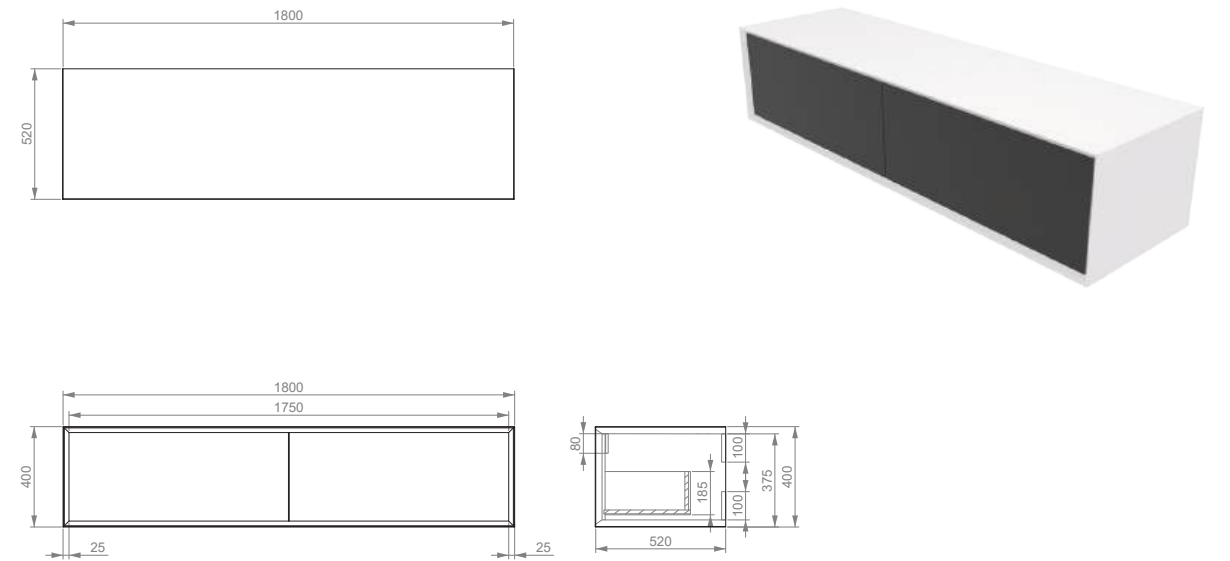

MOMI180TOP