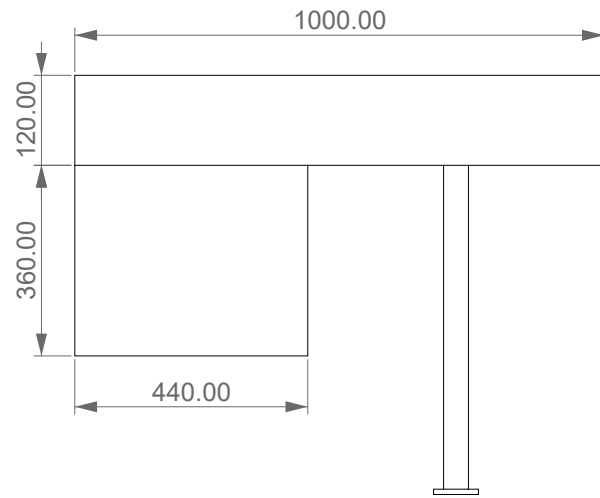

GSG
CERAMIC DESIGN

Mensola Confort cm. 100xP51xH12
Base cassetto Confort sospeso
push pull cm. 44xP51xH36

FRONT

LEFT

TOP

Designation
Mensola Confort cm. 100xP51xH12
Base cassetto Confort sospeso
push pull cm. 44xP51xH36

GSG
CERAMIC DESIGN

Scale
1:10

cod. MECO100LE/LA-CASSCO44LA

This drawing including the respective data may neither be duplicated nor modified nor altered without the consent of GSG Ceramic Design. The use of the data/technical drawings take place at users own risk and under exclusion of any liability of GSG Ceramic Design. The dimensions are not binding; products are subject to changes. Measurement shown may be subjected to small variations or are indicative.