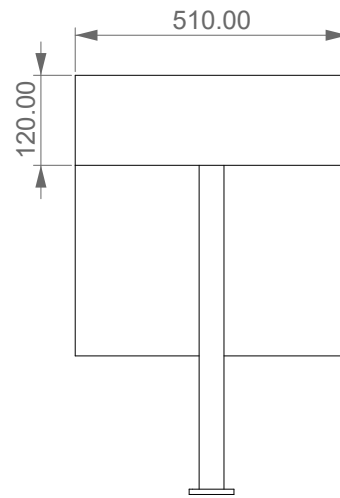

GSG
CERAMIC DESIGN

Mensola Confort cm. 100xP51xH12
Base cassetto Confort sospeso
push pull cm. 44xP51xH36

FRONT

LEFT

TOP

Designation
Mensola Confort cm. 100xP51xH12
Base cassetto Confort sospeso
push pull cm. 44xP51xH36

GSG
CERAMIC DESIGN

Scale
1:10

cod. MECO100LE/LA-CASSCO44LA

This drawing including the respective data may neither be duplicated nor modified nor altered without the consent of GSG Ceramic Design. The use of the data/technical drawings take place at users own risk and under exclusion of any liability of GSG Ceramic Design. The dimensions are not binding; products are subject to changes. Measurement shown may be subjected to small variations or are indicative.