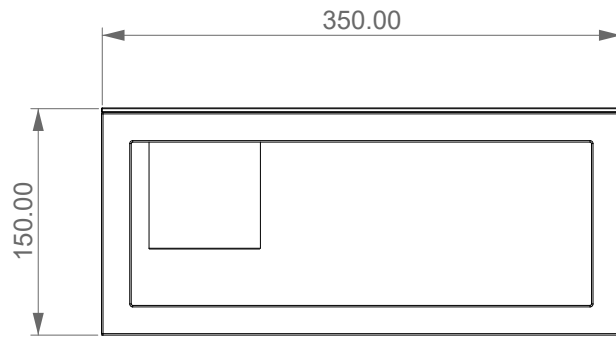

Mensola Metallic cm. 35x15x15

FRONT

LEFT

TOP

<p>Designation Mensola Metallic cm. 35x15x15</p>	
<p>Scale 1:10</p>	<p>This drawing including the respective data may neither be duplicated nor modified nor altered without the consent of GSG Ceramic Design. The use of the data/technical drawings take place at users own risk and under exclusion of any liability of GSG Ceramic Design.</p>
<p>MEME</p>	<p>The dimensions are not binding; products are subject to changes. Measurement shown may be subjected to small variations or are indicative.</p>