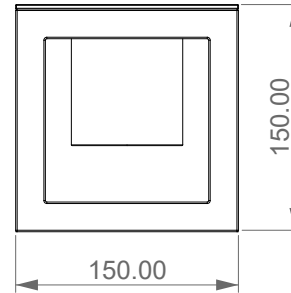

Mensola Metallic cm. 35x15x15

FRONT

LEFT

TOP

<p>Designation Mensola Metallic cm. 35x15x15</p>	
<p>Scale 1:10</p>	<p>This drawing including the respective data may neither be duplicated nor modified nor altered without the consent of GSG Ceramic Design. The use of the data/technical drawings take place at users own risk and under exclusion of any liability of GSG Ceramic Design.</p>
<p>MEME</p>	<p>The dimensions are not binding; products are subject to changes. Measurement shown may be subjected to small variations or are indicative.</p>