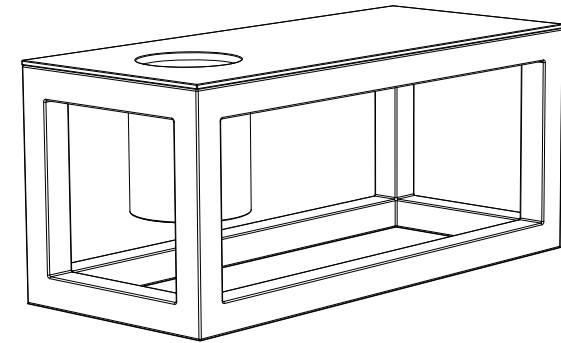

Mensola Metallic cm. 35x15x15

FRONT

LEFT

TOP

<p>Designation Mensola Metallic cm. 35x15x15</p>	
<p>Scale 1:10</p>	<p>This drawing including the respective data may neither be duplicated nor modified nor altered without the consent of GSG Ceramic Design. The use of the data/technical drawings take place at users own risk and under exclusion of any liability of GSG Ceramic Design.</p>
<p>MEME</p>	<p>The dimensions are not binding; products are subject to changes. Measurement shown may be subjected to small variations or are indicative.</p>