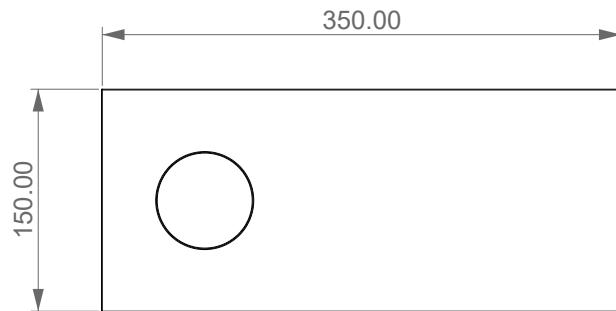

Mensola Metallic cm. 35x15x15

FRONT

LEFT

TOP

<p>Designation Mensola Metallic cm. 35x15x15</p>	
<p>Scale 1:10</p>	<p>This drawing including the respective data may neither be duplicated nor modified nor altered without the consent of GSG Ceramic Design. The use of the data/technical drawings take place at users own risk and under exclusion of any liability of GSG Ceramic Design.</p>
<p>MEME</p>	<p>The dimensions are not binding; products are subject to changes. Measurement shown may be subjected to small variations or are indicative.</p>