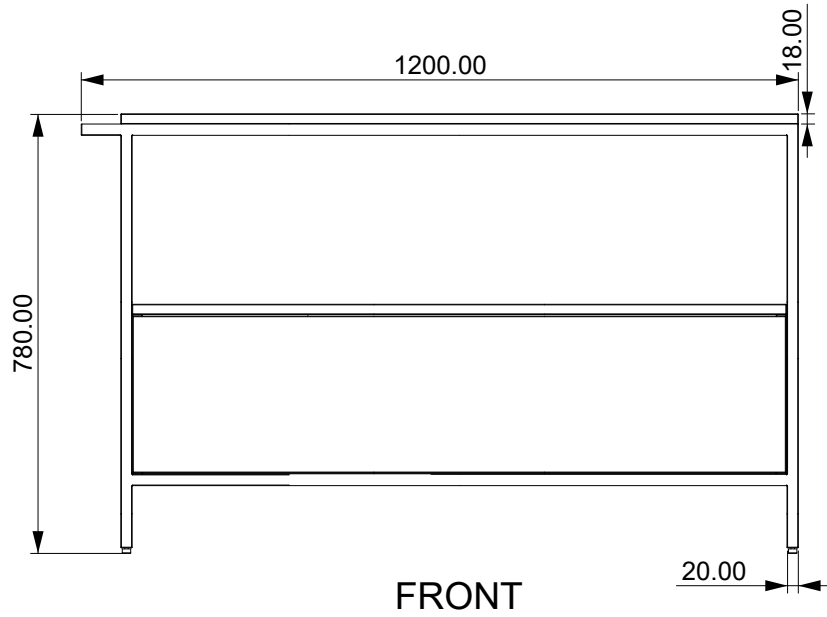

Mobile Metallic cm. 127x46x78

Designation
Mobile Metallic cm. 127x46x78

Scale
1:10

MOME127