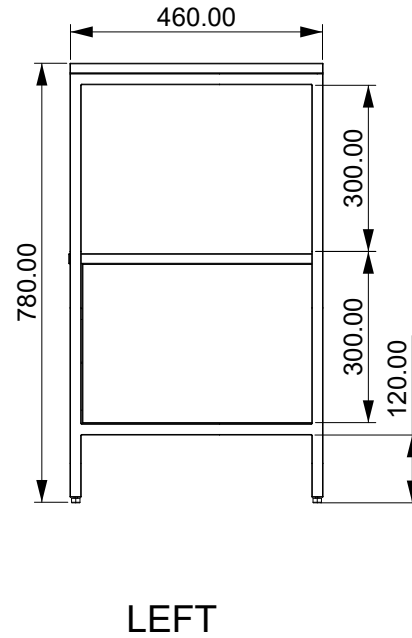

Mobile Metallic cm. 127x46x78

Designation
Mobile Metallic cm. 127x46x78

Scale
1:10

MOME127