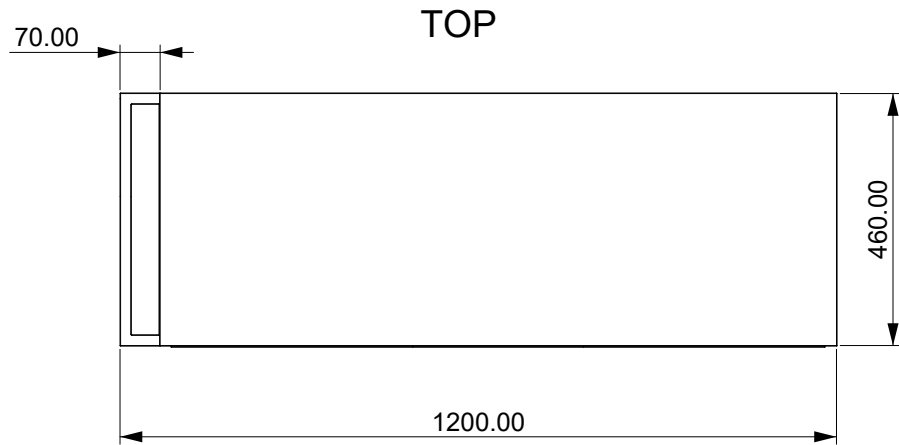

Mobile Metallic cm. 127x46x78

Designation
Mobile Metallic cm. 127x46x78

Scale
1:10

MOME127