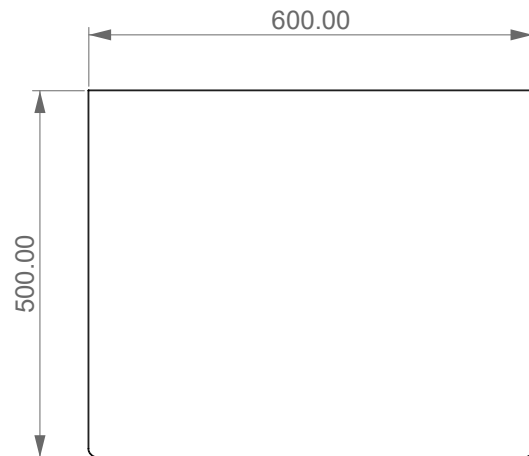

FRONT

LEFT

TOP

Designation
Mobile New York cm. 60x50x61

Scale
1:10

MONE60CO

This drawing including the respective data may neither be duplicated nor modified nor altered without the consent of GSG Ceramic Design. The use of the data/technical drawings take place at users own risk and under exclusion of any liability of GSG Ceramic Design. The dimensions are not binding; products are subject to changes. Measurement shown may be subjected to small variations or are indicative.