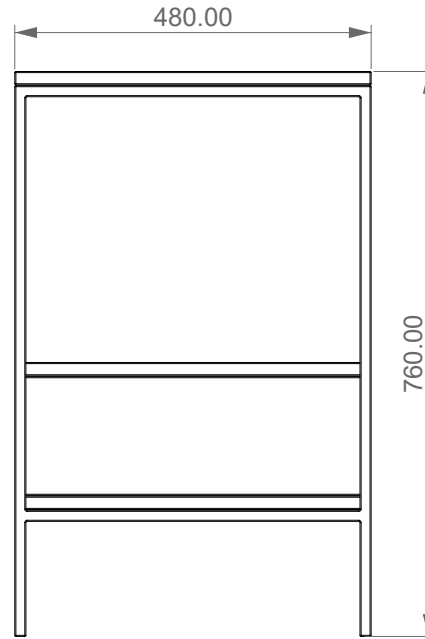

Mobile Oslo cm. 60x48x76

FRONT

LEFT

TOP

Designation
Mobile Oslo cm. 60x48x76

Scale
1:10

MOOS60