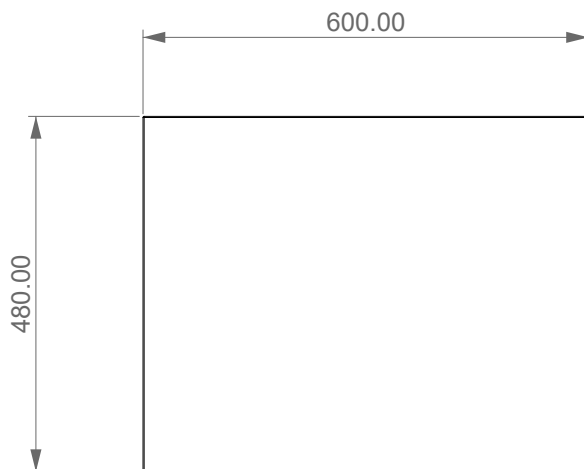

Mobile Oslo cm. 60x48x76

FRONT

LEFT

TOP

Designation
Mobile Oslo cm. 60x48x76

Scale
1:10

MOOS60