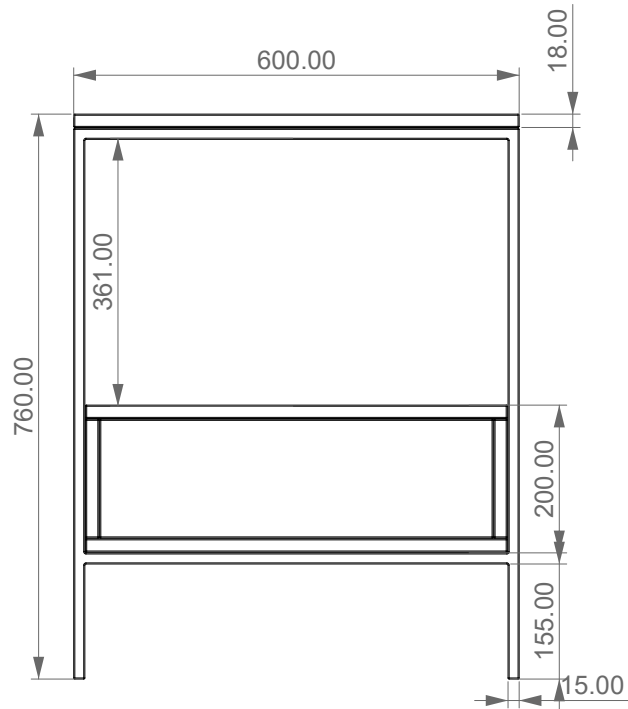

Mobile Oslo cm. 60x48x76

FRONT

LEFT

TOP

Designation
Mobile Oslo cm. 60x48x76

Scale
1:10

MOOS60