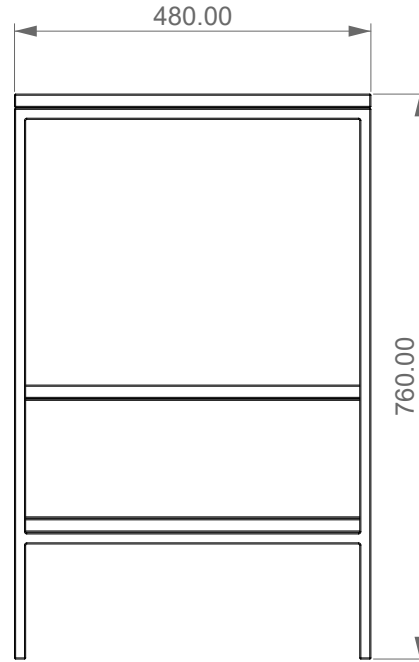

Mobile Oslo cm. 80x48x76

FRONT

LEFT

TOP

Designation
Mobile Oslo cm. 80x48x76

Scale
1:10

MOOS80