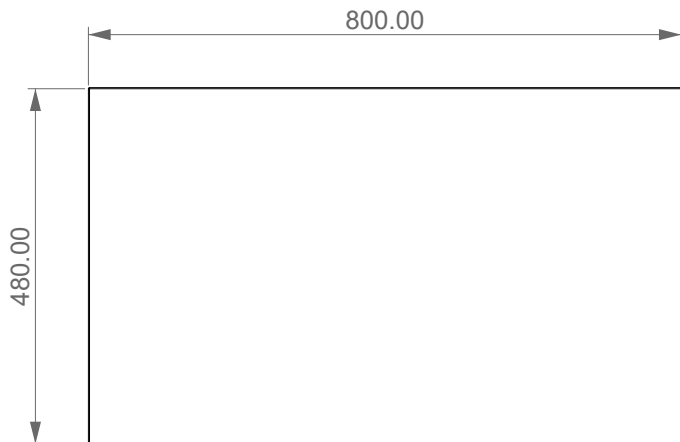

Mobile Oslo cm. 80x48x76

FRONT

LEFT

TOP

Designation
Mobile Oslo cm. 80x48x76

Scale
1:10

MOOS80