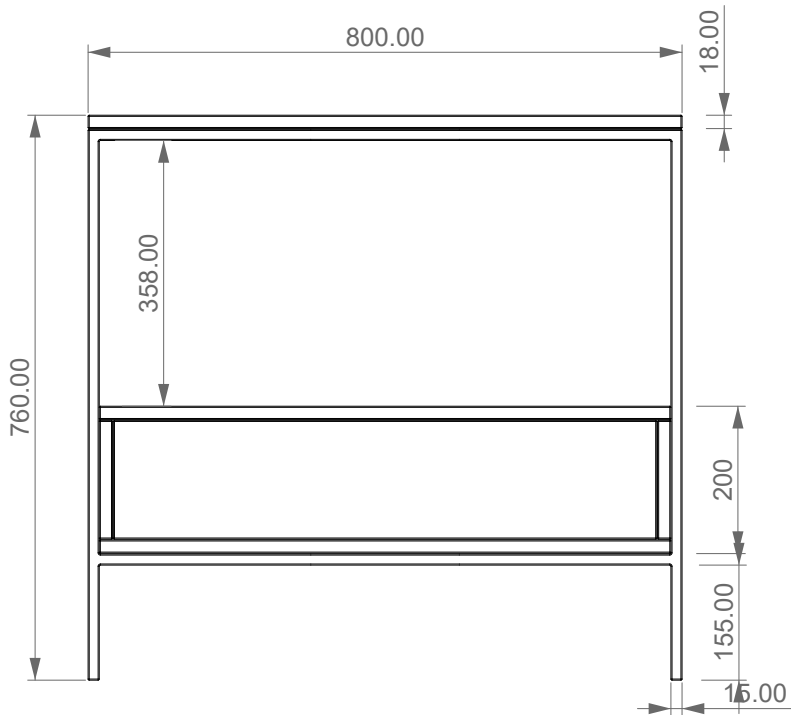

Mobile Oslo cm. 80x48x76

FRONT

LEFT

TOP

Designation
Mobile Oslo cm. 80x48x76

Scale
1:10

MOOS80