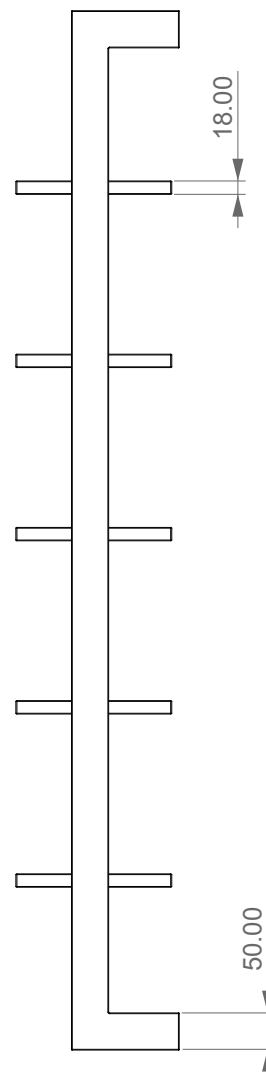

FRONT

LEFT

TOP

GSG
CERAMIC DESIGN

Pensile Metallic cm. 30x22x140

Designation
Pensile Metallic cm. 30x22x140

Scale
1:10

PEME

GSG
CERAMIC DESIGN

This drawing including the respective data may neither be duplicated nor modified nor altered without the consent of GSG Ceramic Design. The use of the data/technical drawings take place at users own risk and under exclusion of any liability of GSG Ceramic Design. The dimensions are not binding; products are subject to changes. Measurement shown may be subjected to small variations or are indicative.