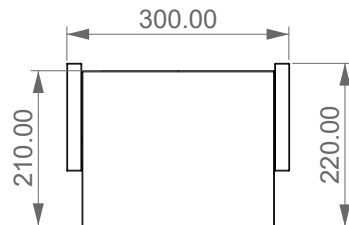

FRONT

LEFT

TOP

GSG
CERAMIC DESIGN

Pensile Metallic cm. 30x22x140

Designation
Pensile Metallic cm. 30x22x140

Scale
1:10

PEME

GSG
CERAMIC DESIGN

This drawing including the respective data may neither be duplicated nor modified nor altered without the consent of GSG Ceramic Design. The use of the data/technical drawings take place at users own risk and under exclusion of any liability of GSG Ceramic Design. The dimensions are not binding; products are subject to changes. Measurement shown may be subjected to small variations or are indicative.